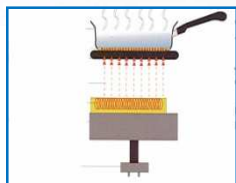

ADVENTYS PRO presents :

BRIC 3000 & BRIC 3600

INDUCTION

INDUCTION ADVANTAGES :
More economical, more powerful, more comfortable, more precise, safer, faster, easier to clean.

TOUCH PAD :
The electronic pad detects the user's finger. It's completely water proof.

VITROCERAM GLASS :
The glass is designed to **resist** to high temperature (thickness : 4 mm).

AVAILABLE POWER :
From 50 W (power setting 1)
to 3000 or 3600 W (power setting 12)

INSTALLATION :
The hob is delivered « ready for use ». The unit should not be installed above means heat (such as hotcupboard, oven, ...).

MADE IN FRANCE:
R&D department, sales department, metal shop, electronic supply chains and assembly lines:
Adventys products are proudly 100% French.

BIOLINE Line Range

- **Pressed stainless steel (type 304L) outer casing incorporating vitroceramic top,**
- **Generator coil :** Double generator coil 180mm & 280mm diameter with automatic selection and manual override for single or double coil use,
- **Timer :** Integrated 99 minute timer with audio and visual alarm and power shut down mode,
- **Controls :** Glass touch control panel having coil selector control, manual power setting (+/-) with display, preset power setting and timer control with display,
- **Power supply :** 230V +/-10% (1ph) AC 50 +/-2%-60Hz +/-2%
- **Net weight** (in cartonbox): 9.7 kg. Product weight: 8.5 kg.
- **Standards :** Complies with EN 60335-2-36 (European standard for safety of electrical appliances)+ A1, EN55011 et EN 55014-2 (CEM),
- **Pan usage :** Induction will work with pans having a ferritic base such as enamelled and specific induction pans.

Product dimension (mm): width 392 x depth 526 x height 90

Packaged product dimension (mm): width 465 x depth 635 x height 160

Power distribution depending on the power setting and the dimensions of the bottom of the pan.