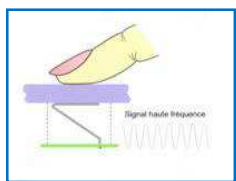

ADVENTYS PRO presents :

BRIC 3000 & BRIC 3600

INDUCTION

INDUCTION ADVANTAGES :
More economical, more powerful, more comfortable, more precise, safer, faster, easier to clean.

TOUCH PAD :
The electronic pad detects the user's finger. It's completely water proof.

VITROCERAM GLASS :
The glass is designed to **resist** to high temperature (thickness : 4 mm).

AVAILABLE POWER :
From 50 W (power setting 1)
to 3000 or 3600 W (power setting 12)

INSTALLATION :
The hob is delivered « ready for use ». The unit should not be installed above means heat (such as hotcupboard, oven, ...).

MADE IN FRANCE:
R&D department, sales department, metal shop, electronic supply chains and assembly lines:
Adventys products are proudly 100% French.

BIOLINE Line Range

- **Pressed stainless steel (type 304L) outer casing incorporating vitroceramic top,**
- **Generator coil :** Double generator coil 180mm & 280mm diameter with automatic selection and manual override for single or double coil use,
- **Timer :** Integrated 99 minute timer with audio and visual alarm and power shut down mode,
- **Controls :** Glass touch control panel having coil selector control, manual power setting (+/-) with display, preset power setting and timer control with display,
- **Power supply :** 230V +/-10% (1ph) AC 50 +/-2%-60Hz +/-2%
- **Net weight** (in cartonbox): 9.7 kg. Product weight: 8.5 kg.
- **Standards :** Complies with EN 60335-2-36 (European standard for safety of electrical appliances)+ A1, EN55011 et EN 55014-2 (CEM),
- **Pan usage :** Induction will work with pans having a ferritic base such as enamelled and specific induction pans.

Product dimension (mm): width 392 x depth 526 x height 90

Packaged product dimension (mm): width 465 x depth 635 x height 160

Power distribution depending on the power setting and the dimensions of the bottom of the pan.