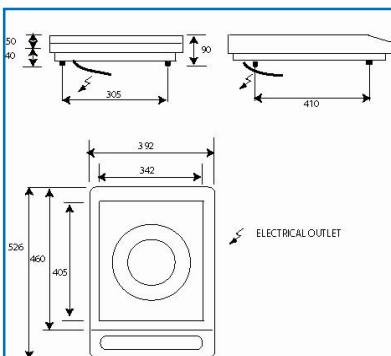

	Power	Amp Load
BRIC 3000	3000W	12 A
BRIC 3600	3600W	16 A

The product is palletized by 24 items

Pallet dimension (mm): width 1000 x depth 1260 x height 985

The product includes as a standard a brochure, a 1500 mm power cord and a washable filter

Product dimension (mm): width 392 x depth 526 x height 90

Packaged product dimension (mm): width 465 x depth 635 x height 160

Power distribution depending on the power setting and the dimensions of the bottom of the pan.

If pan less or equal to 27cm BRIC 3000		If pan less or equal to 27cm BRIC 3600		If pan larger than 28 cm BRIC 3000		If pan larger than 28 cm BRIC 3600	
Power setting	Watts	Power setting	Watts	Power setting	Watts	Power setting	Watts
1	50	1	50	1	100	1	100
2	100	2	100	2	200	2	200
3	150	3	150	3	300	3	300
4	250	4	250	4	400	4	400
5	350	5	350	5	500	5	500
6	500	6	500	6	600	6	600
7	650	7	650	7	800	7	800
8	800	8	800	8	1000	8	1000
9	1000	9	950	9	1200	9	1200
10	1250	10	1150	10	1400	10	1400
11	1600	11	1400	11	1800	11	1800
12	2800	12	2400	12	3000	12	2800
FOCUS= 2800 watts		BOOST= 2800 watts		Focus = 2800 watts		BOOST=3600 watts	